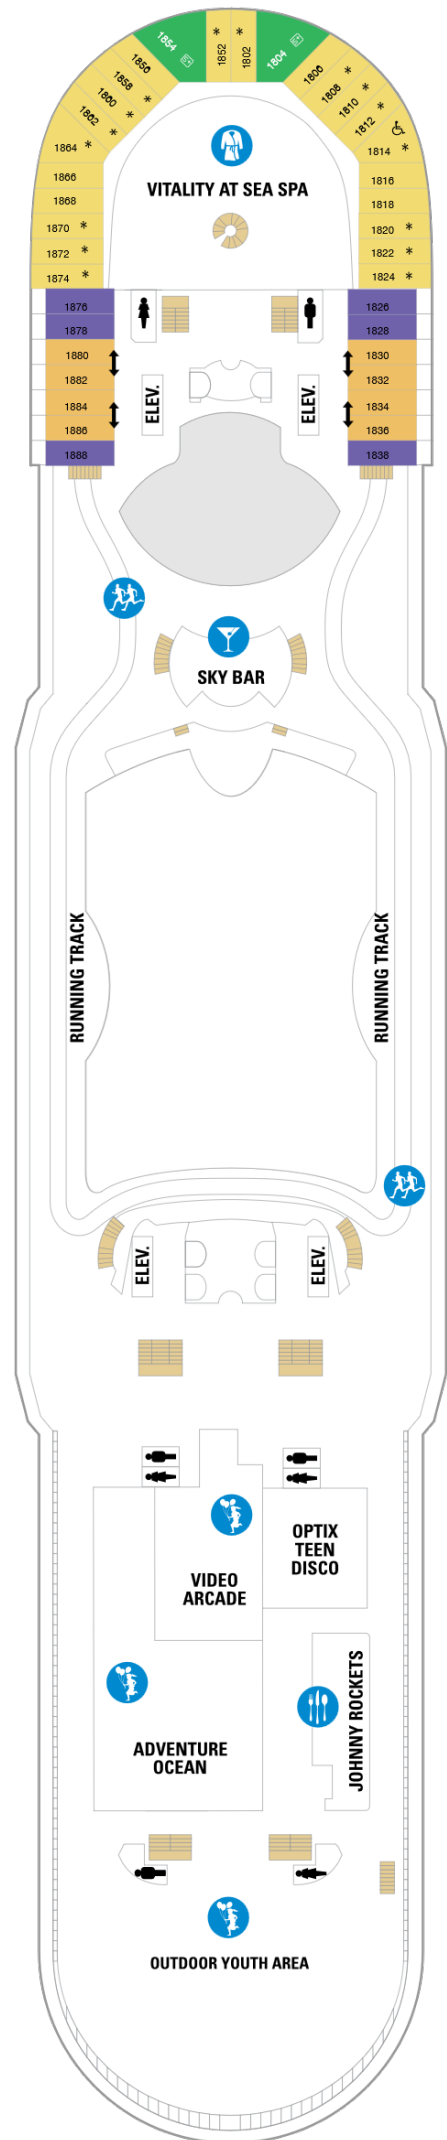

Explorer of the Seas

Deck Fifteen

Explorer of the Seas

Deck Fourteen

Explorer of the Seas

Deck Thirteen

Explorer of the Seas

Deck Twelve

Suites

VP Ocean View Panoramic Suite

Balcony

CB Connecting Oceanview Balcony

4D Ocean View Balcony

Ocean View

1L Spacious Panoramic Ovw Access

1L Spacious Panoramic Ocean View

Explorer of the Seas

Deck Eleven

Explorer of the Seas

Deck Ten

Suites

- GS** Grand Suite - 1 Bedroom
- J3 J4** Junior Suite
- JT** Sunset Junior Suite
- RS** Royal Suite with Balcony
- OS** Owner's Suite - 1 Bedroom
- J3** Junior Suite w/Bal Accessible

Balcony

- 3B 4B** Spacious Ocean View Balcony
- CB** Connecting Oceanview Balcony
- 4D** Ocean View Balcony
- SG** Spacious Sunset Balcony

Interior

- 2U 4U** Interior with Virtual Balcony
- 2U 4U** Interior w/ Virtual Bal Access
- 1V 3V** Interior
- 4V 5V** Interior