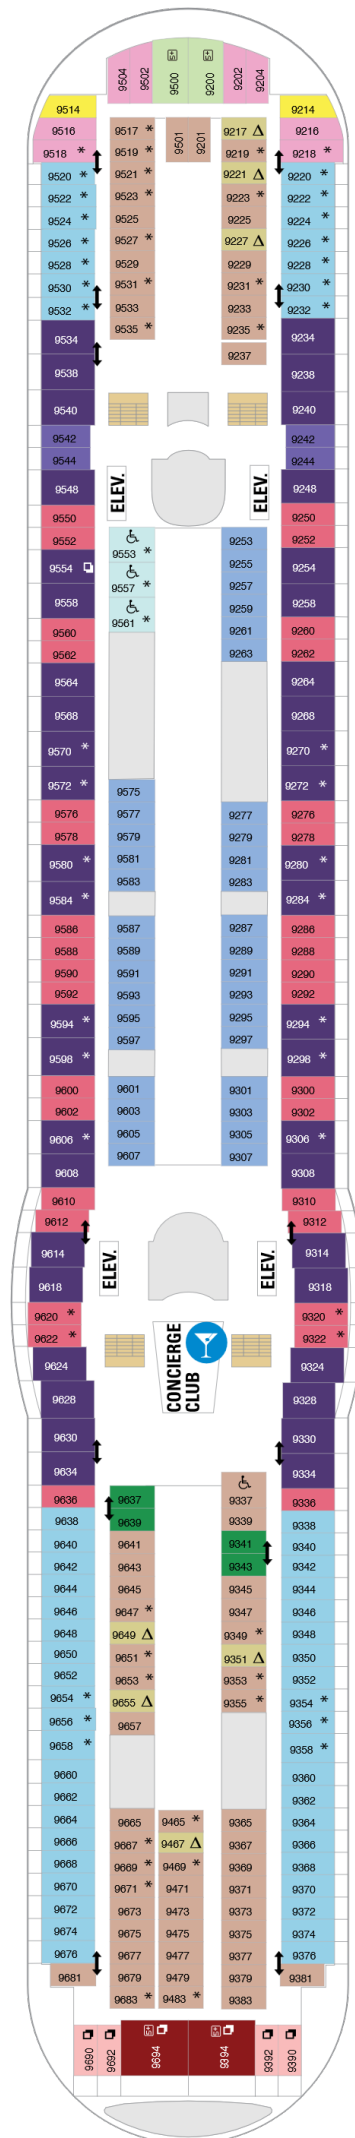

Explorer of the Seas

Deck Nine

Suites

GT Grand Suite - 2 Bedrooms

J3 J4 Junior Suite

Balcony

1B 2B 3B 4B Spacious Ocean View Balcony

4D Ocean View Balcony

SB Sunset Balcony

Ocean View

1K Ultra Spacious Ocean View

3M 4M Spacious Ocean View

4N Ocean View

Interior

2U Interior with Virtual Balcony

3V 4V 5V Interior

1V 4V Interior Stateroom Access