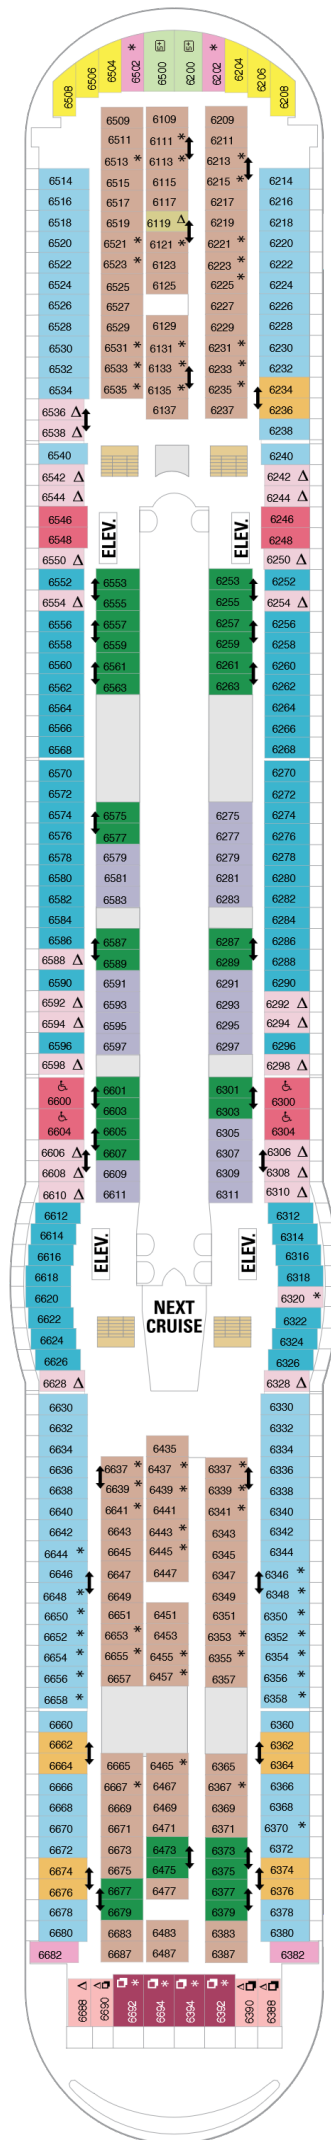

Explorer of the Seas

Deck Fifteen

Explorer of the Seas

Deck Fourteen

Explorer of the Seas

Deck Thirteen

Explorer of the Seas

Deck Twelve

Suites

VP Ocean View Panoramic Suite

Balcony

CB Connecting Oceanview Balcony

4D Ocean View Balcony

Ocean View

1L Spacious Panoramic Ovw Access

1L Spacious Panoramic Ocean View

Balcony

- 3B 4B** Spacious Ocean View Balcony
- CB** Connecting Oceanview Balcony
- 4D** Ocean View Balcony
- SG** Spacious Sunset Balcony

Interior

- 2U 4U** Interior with Virtual Balcony
- 2U 4U** Interior w/ Virtual Bal Access
- 1V 3V** Interior
- 4V 5V** Interior

Explorer of the Seas

Deck Five

Explorer of the Seas

Deck Four

Explorer of the Seas

Deck Three

Ocean View

1N 2N
3N 4N Ocean View