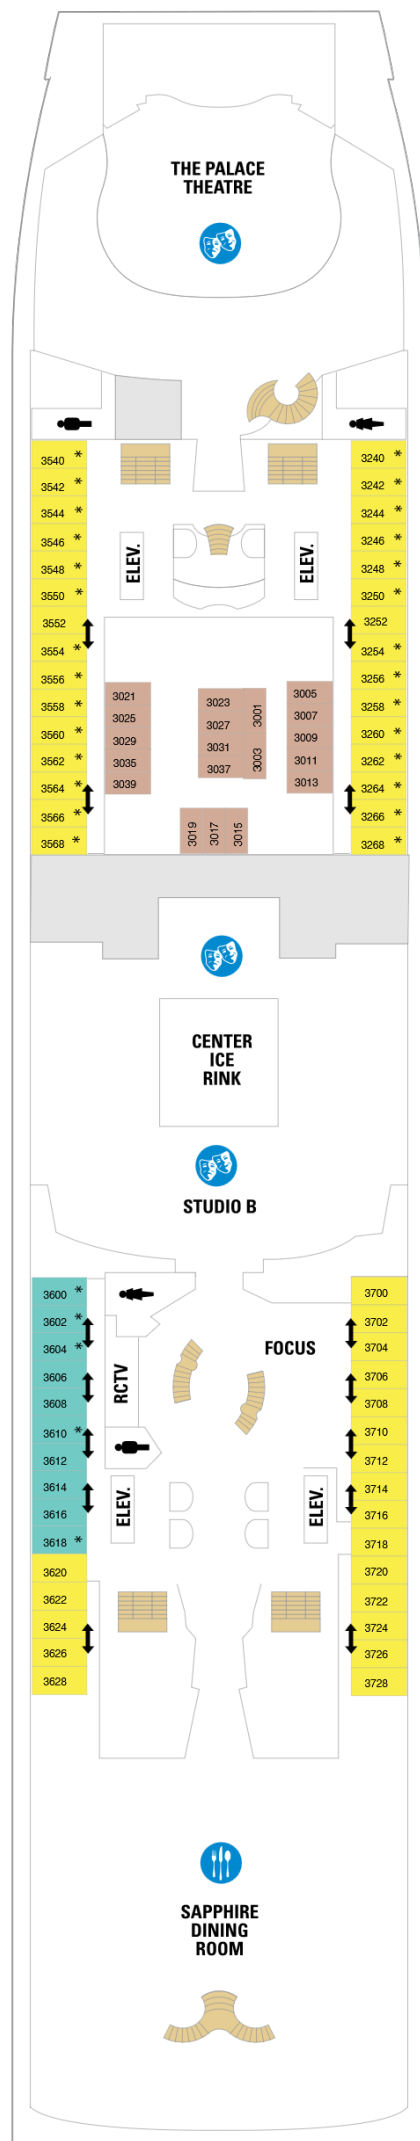

Explorer of the Seas

Deck Three

Ocean View

1N 2N
3N 4N Ocean View

Interior

4V Interior