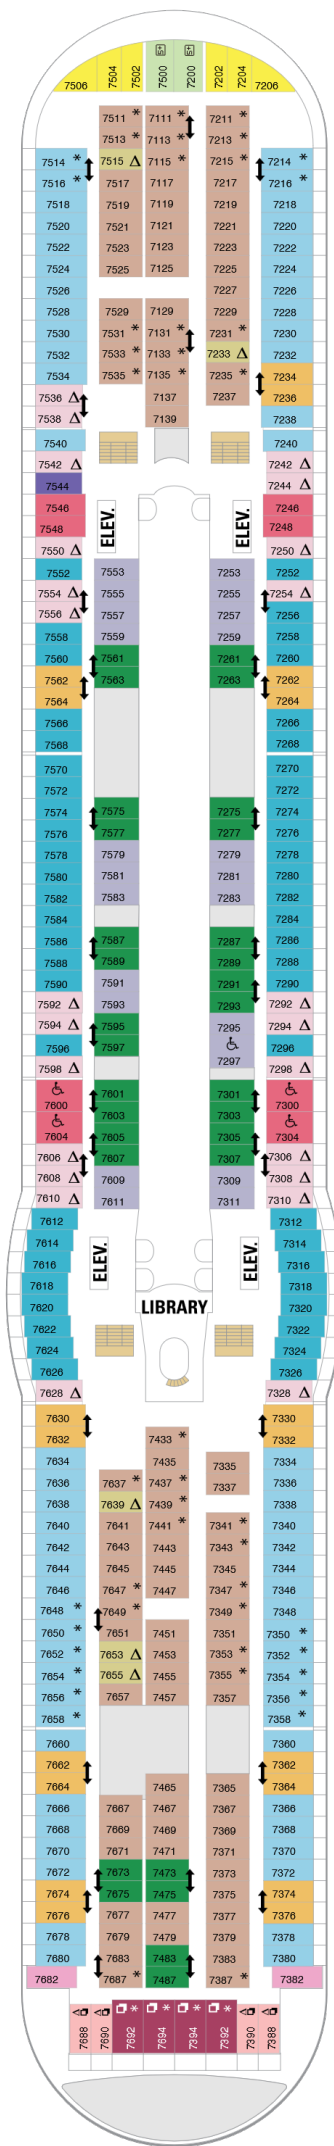

Explorer of the Seas

Deck Seven

Suites

JT Sunset Junior Suite

Balcony

2B Spacious Ocean View Bal Access

2B **3B** Spacious Ocean View Balcony

4B Connecting Oceanview Balcony

2D **4D** Ocean View Balcony

5D Sunset Balcony

Ocean View

1K Ultra Spacious Ocean View

4M Spacious Ocean View

4N Ocean View

Interior

2T Promenade View Interior

3V **4V** Interior

5V Connecting Promenade

2T Promenade Stateroom Access