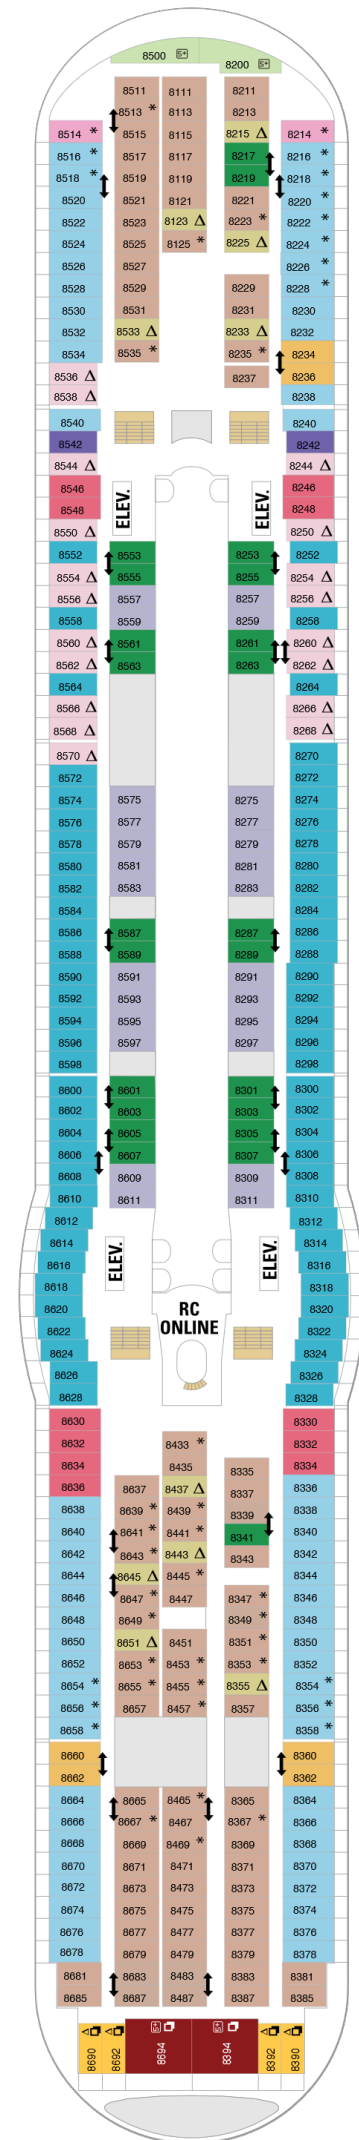

Explorer of the Seas

Deck Eight

Suites

GT Grand Suite - 2 Bedrooms

Balcony

2B 3B 4B Spacious Ocean View Balcony

CB Connecting Oceanview Balcony

2D 4D 5D Ocean View Balcony

SG Spacious Sunset Balcony

Ocean View

1K Ultra Spacious Ocean View

3M Spacious Ocean View

Interior

2T Promenade View Interior

3V 4V 5V Interior

CP Connecting Promenade