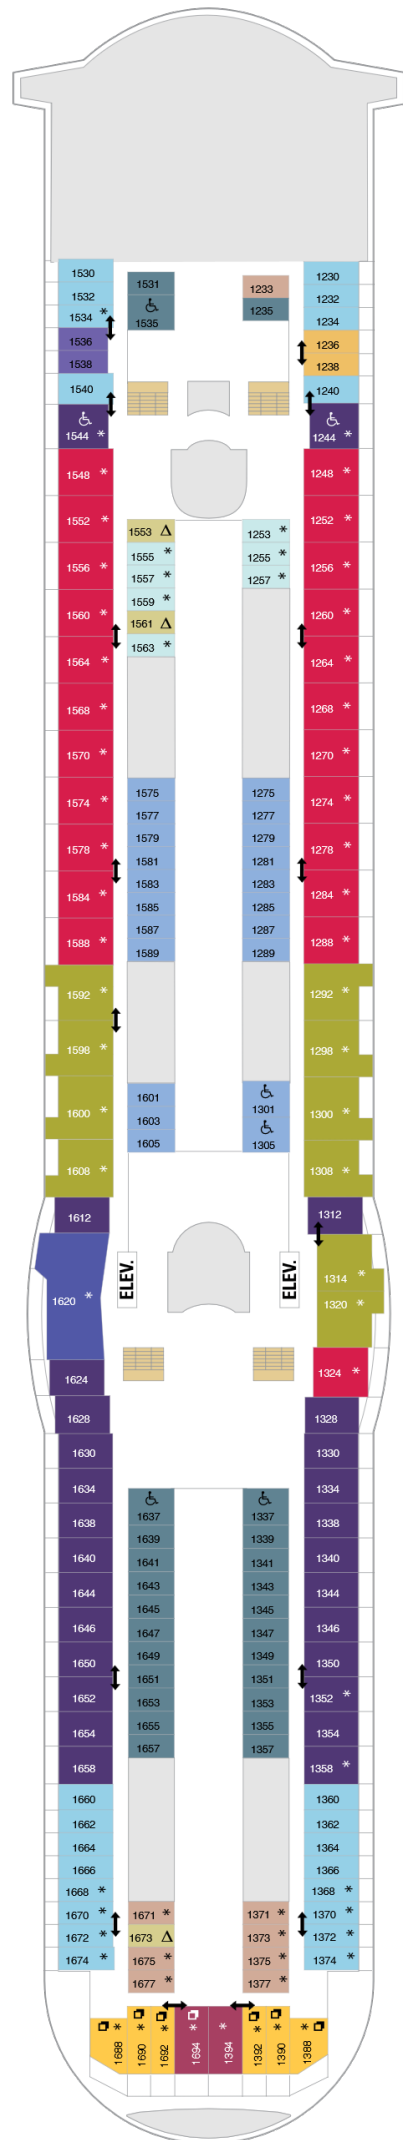

Explorer of the Seas

Deck Fifteen

Explorer of the Seas

Deck Fourteen

Explorer of the Seas

Deck Thirteen

Explorer of the Seas

Deck Twelve

Suites

VP Ocean View Panoramic Suite

Balcony

CB Connecting Oceanview Balcony

4D Ocean View Balcony

Ocean View

1L Spacious Panoramic Ovw Access

1L Spacious Panoramic Ocean View

Explorer of the Seas

Deck Eleven

Explorer of the Seas

Deck Ten

Suites

- GS** Grand Suite - 1 Bedroom
- J3 J4** Junior Suite
- JT** Sunset Junior Suite
- RS** Royal Suite with Balcony
- OS** Owner's Suite - 1 Bedroom
- J3** Junior Suite w/Bal Accessible

Balcony

- 3B 4B** Spacious Ocean View Balcony
- CB** Connecting Oceanview Balcony
- 4D** Ocean View Balcony
- SG** Spacious Sunset Balcony

Interior

- 2U 4U** Interior with Virtual Balcony
- 2U 4U** Interior w/ Virtual Bal Access
- 1V 3V** Interior
- 4V 5V** Interior