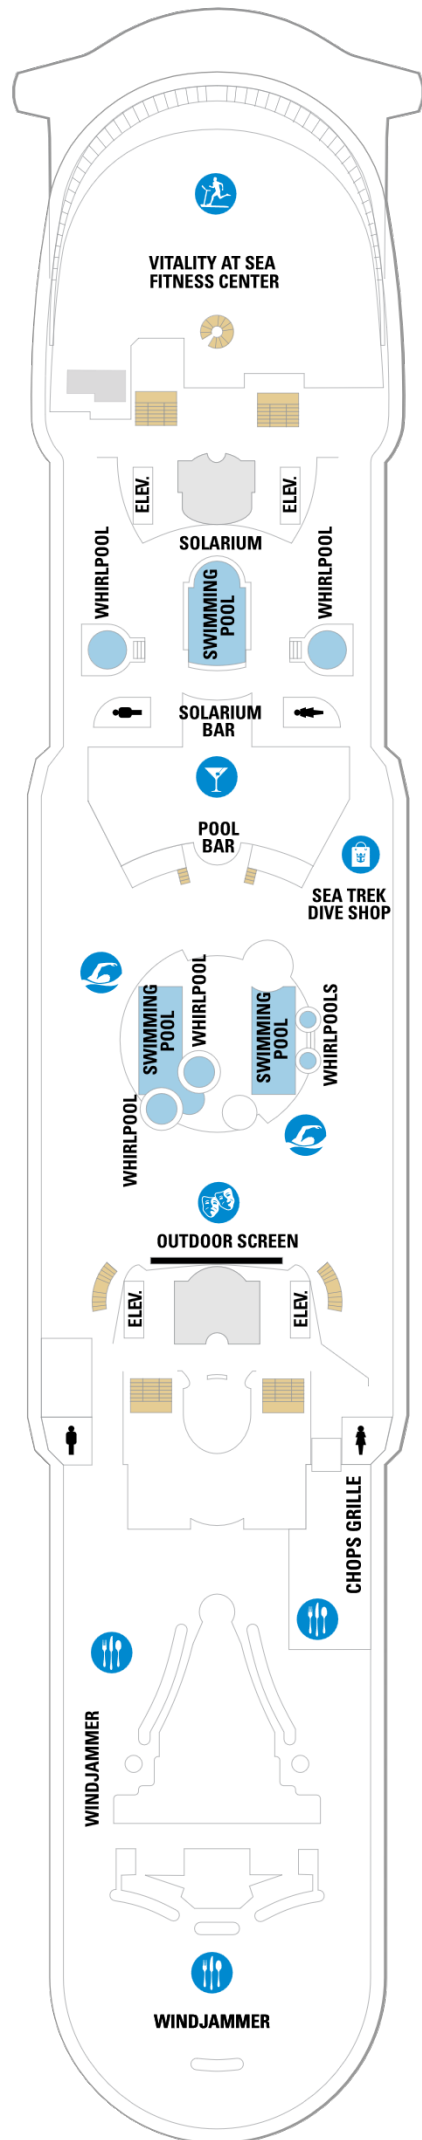

Explorer of the Seas

Deck Fifteen

Explorer of the Seas

Deck Fourteen

Explorer of the Seas

Deck Thirteen

Explorer of the Seas

Deck Twelve

Suites

VP Ocean View Panoramic Suite

Balcony

CB Connecting Oceanview Balcony

4D Ocean View Balcony

Ocean View

1L Spacious Panoramic Ovw Access

1L Spacious Panoramic Ocean View

Explorer of the Seas

Deck Eleven

Explorer of the Seas

Deck Ten

Suites

- GS** Grand Suite - 1 Bedroom
- J3 J4** Junior Suite
- JT** Sunset Junior Suite
- RS** Royal Suite with Balcony
- OS** Owner's Suite - 1 Bedroom
- J3** Junior Suite w/Bal Accessible

Balcony

- 3B 4B** Spacious Ocean View Balcony
- CB** Connecting Oceanview Balcony
- 4D** Ocean View Balcony
- SG** Spacious Sunset Balcony

Interior

- 2U 4U** Interior with Virtual Balcony
- 2U 4U** Interior w/ Virtual Bal Access
- 1V 3V** Interior
- 4V 5V** Interior