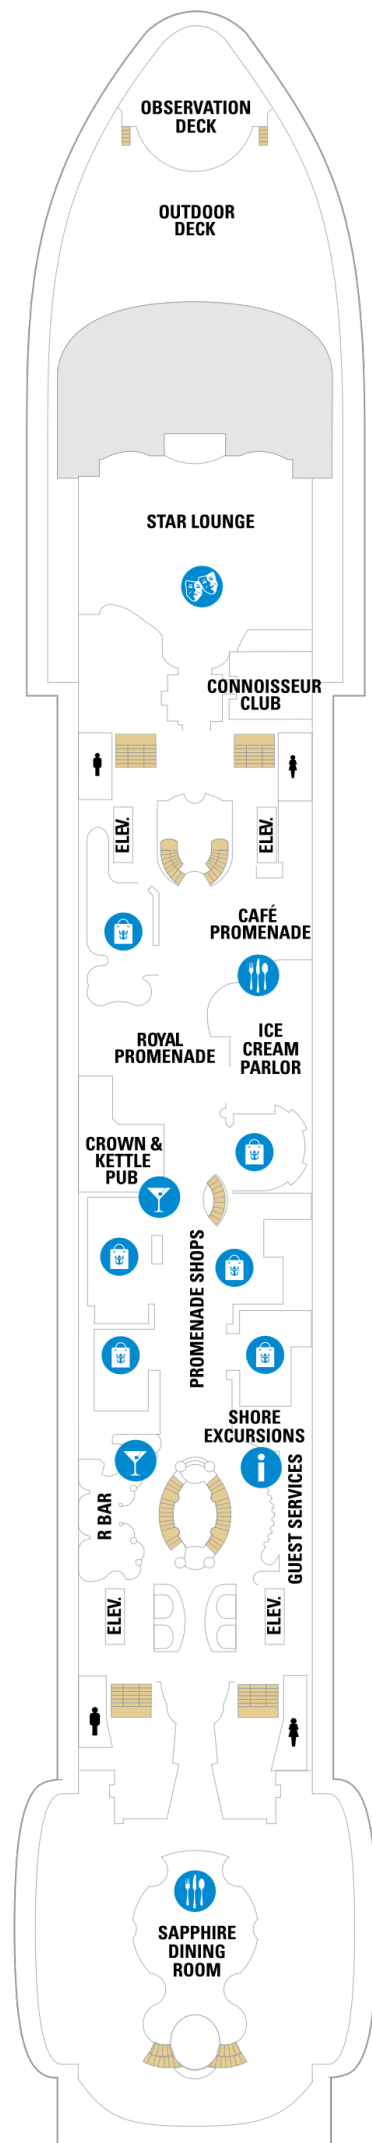

Explorer of the Seas

Deck Five