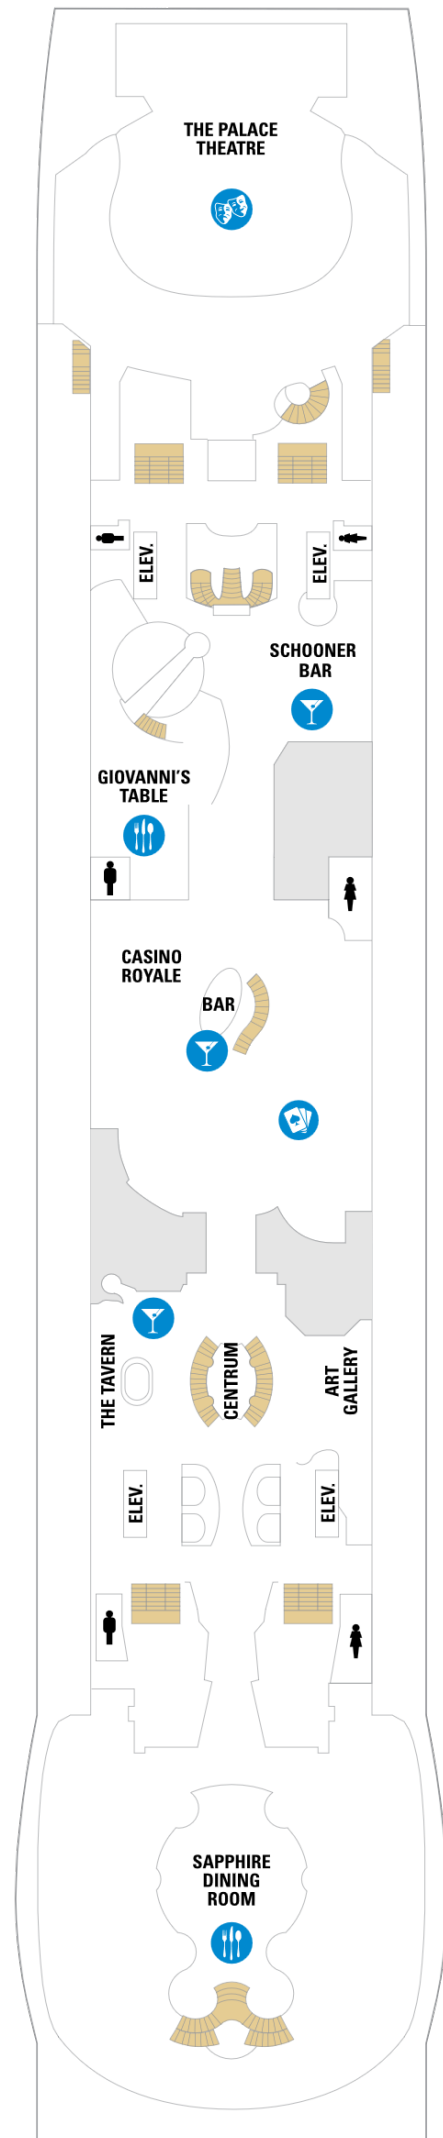

Suites

VP Ocean View Panoramic Suite

Balcony

CB Connecting Oceanview Balcony

4D Ocean View Balcony

Ocean View

1L Spacious Panoramic Ovw Access

1L Spacious Panoramic Ocean View

Explorer of the Seas

Deck Eleven

Explorer of the Seas

Deck Ten

Suites

- GS** Grand Suite - 1 Bedroom
- J3 J4** Junior Suite
- JT** Sunset Junior Suite
- RS** Royal Suite with Balcony
- OS** Owner's Suite - 1 Bedroom
- J3** Junior Suite w/Bal Accessible

Balcony

- 3B 4B** Spacious Ocean View Balcony
- CB** Connecting Oceanview Balcony
- 4D** Ocean View Balcony
- SG** Spacious Sunset Balcony

Interior

- 2U 4U** Interior with Virtual Balcony
- 2U 4U** Interior w/ Virtual Bal Access
- 1V 3V** Interior
- 4V 5V** Interior

Explorer of the Seas

Deck Five

Explorer of the Seas

Deck Four

Explorer of the Seas

Deck Three

Ocean View

1N 2N
3N 4N Ocean View